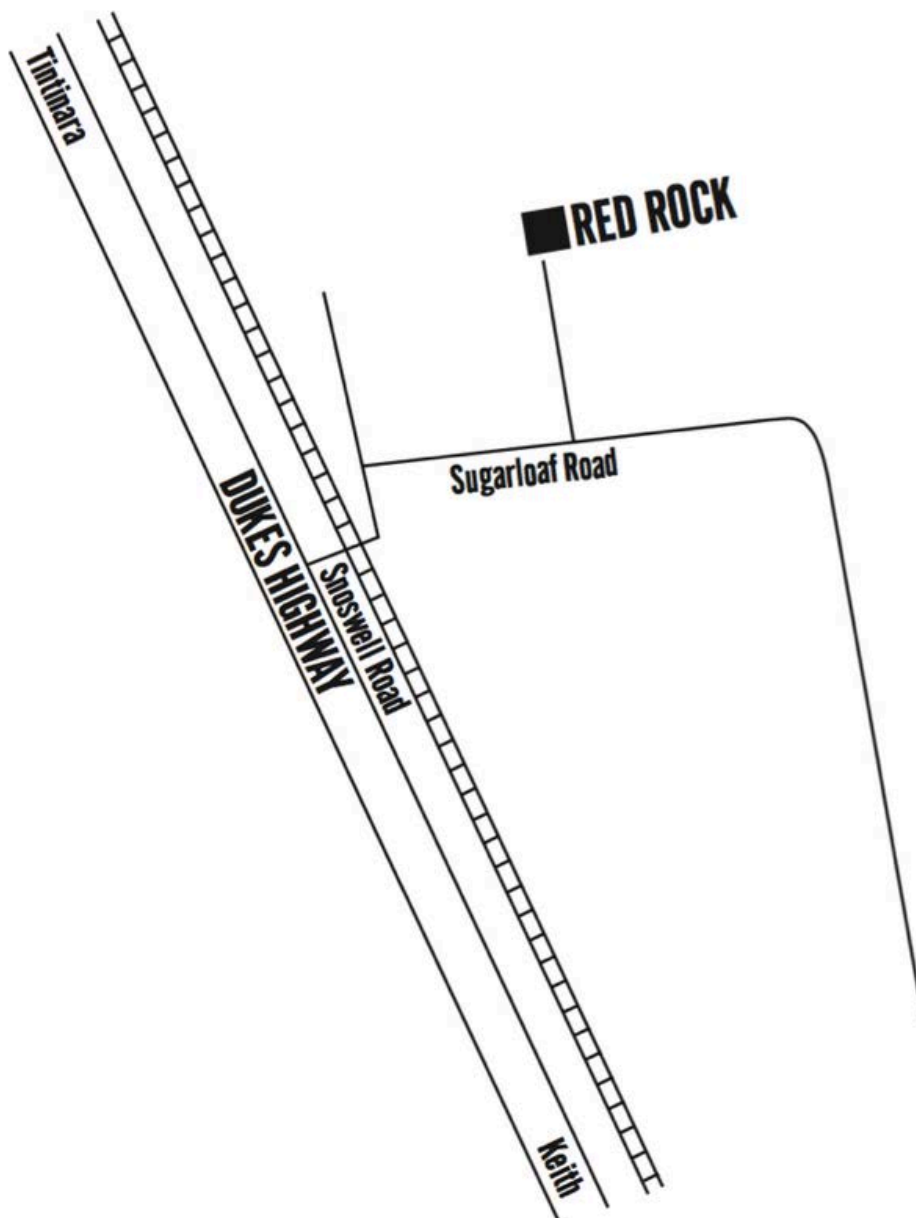

DIRECTIONS TO RED ROCK SALE VENUE

FROM KEITH:

- From the 110km sign as you leave Keith drive 14kms
- Turn right onto Snowswell Road over the Railway tracks travel 0.5km
- Turn right onto Sugarloaf Road
- Travel 3km and turn left at Red Rock, 1780 Sugarloaf Road

FROM TINTINARA:

- From the 110km sign travel 22kms
- Turn left onto Snowswell Road over the Railway tracks travel 0.5km
- Turn right onto Sugarloaf Road
- Travel 3km and turn left at Red Rock, 1780 Sugarloaf Road